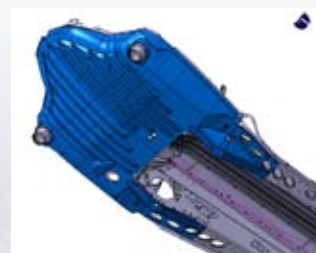

XU LTS SKID PLATE
860200544
59 YETI 2

INDICATOR SUPPORT
517304415 • White
REX Rave & Xtrim