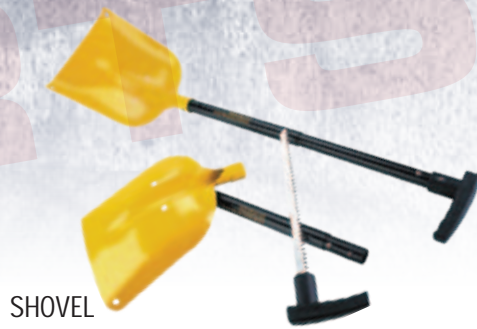

XU WIND DEFLECTOR
517304504
Adventure Grand Tourer,
Commander XU 2009 - 2011

XU SKID PLATE
860200549
Front, Black

860200552
Front, White

860200550
Rear, Black

SHOVEL
415127754

MOUNTING KIT FOR THE SHOVEL
860200322
Adventure Grand Tourer, Xtrim Commander
2009 - 2011, 59 YETI 2011