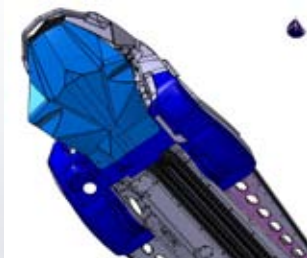

FRONT AND REAR SKID PLATE

49 Ranger 2011
860200540
• Black