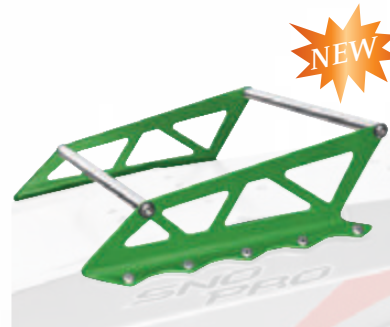

5639-718

ProCross™ RACK

-Stylish, lightweight, powder-coated aluminum

'12 F 800, F 1100, F 1100 TURBO, XF 800,
XF 1100, XF 1100 TURBO
5639-718: GREEN
5639-719: ORANGE
5639-720: SILVER

$49.95