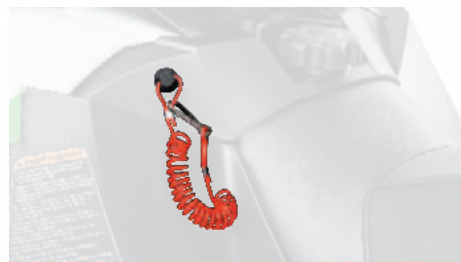

TETHER SWITCH

-Stops engine in the event you fall off your sled
-Attaches to your jacket D-Ring

- 5639-859: '12 F 800, M 800, XF 800
- 5639-860: '12 F 1100, F 1100 TURBO, M 1100, M 1100 TURBO, XF 1100, XF 1100 TURBO $36.95