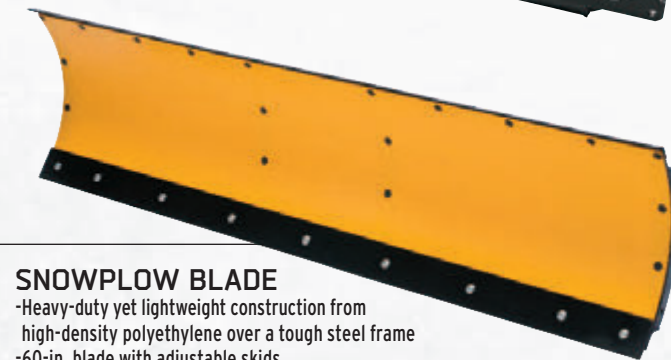

WARN® PORTABLE WINCH KIT

- -Boasts 1,500 lbs. of pulling power
- -Hooks to load quickly during free-spool mode
- -Custom, durable canvas storage bag included
- -Includes 50 ft. of 5/32-in.-diameter rope
- -Weighs just 15 lbs.

4639-138: MODELS WITH STANDARD BATTERY $529.95

SNOWPLOW BLADE

- -Heavy-duty yet lightweight construction from high-density polyethylene over a tough steel frame
- -60-in. blade with adjustable skids
- -Requires Snowplow Push Frame

0436-296: $219.95