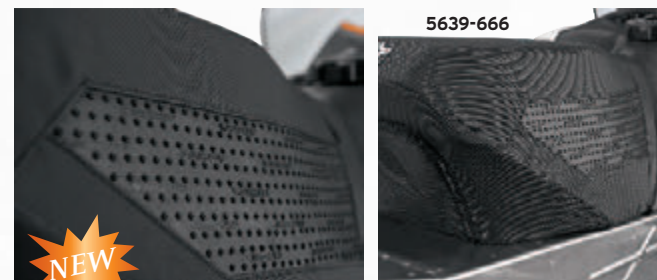

GRIPPER SEAT COVER

- -Made with gripper vinyl with Stompgrip® traction panels
- -May cause wear on snow pants
- -Available in black

5639-845: '12 F 800, F 1100, F 1100 TURBO, XF 800, XF 1100, XF 1100 TURBO $149.95
5639-846: '12 M 800, M 800 HCR, M 1100, M 1100 TURBO, M 1100 TURBO HCR $149.95
5639-667: '10-'12 SNO PRO 500 $149.95
5639-666: '10-'11 M SERIES, M8 HCR $179.95

TUNNEL GRIPS

- -Offers increased contact between the sled and rider
- -Premolded with rounded edges that resist peeling
- -Premium 3M™ adhesive
- -Includes RH & LH grips

5639-839: '12 F 800, F 1100, F 1100 TURBO, M 800, M 800 HCR, M 1100, M 1100 TURBO, XF 800, XF 1100, XF 1100 TURBO

$49.95