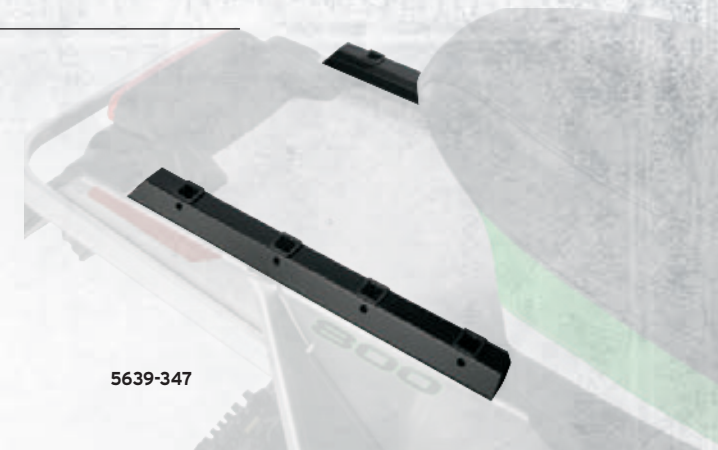

Make the ride even sweeter.

SPORT MUFFS

- -Easy-on/easy-off
- -Warmth without the weight
- -Quick Velcro attachment mounts directly to handlebars
- -Includes inside pocket to slide over hand guards

5639-714: '12 F 800, F 1100, F 1100 TURBO, M 800, M 800 HCR, M 1100, M 1100 TURBO, M 1100 TURBO HCR, XF 800, XF 1100, XF 1100 TURBO

5639-524: '07-'11 MODELS

$49.95

PASSENGER HAND MUFFS

- -Water- and wind-resistant nylon outer
- -Easy-attach Velcro straps
- -Mounts with or without standard wind deflectors

5639-353: '08-'12 T570, TZ1 TOURING; '09-'12 BC 570, BC XT $49.95

HANDLEBAR MUFFS

- -Water- and wind-resistant nylon outer
- -Easy-attach Velcro straps with an elastic grip strap

5639-713: $39.95

TUNNEL RAILS

-Adds mounting pockets for 2-Up Seat or Rack

5639-347: '12 F5, F570; '10-'11 F SERIES, Z1, Z1 TURBO $62.95

5639-348: '10-'11 Z1 TURBO EXT; '11 F8 EXT $72.95

5639-347

2-UP SEAT KIT

- -Converts your sled to carry a passenger
- -Includes passenger seat with handholds
- -Accepts rear rack or bag
- -5639-717 includes quick-release footrests
- -Requires Hitch Kit or Tunnel Rails with mounting pockets

5639-717: '12 F 800, F 1100, F 1100 TURBO, XF 800, XF 1100, XF 1100 TURBO (REQUIRES HITCH KIT, PAGE 95) $449.95

5639-307: '12 F5, F570; '10-'11 F SERIES; '10-'11 Z1, Z1 TURBO, Z1 TURBO EXT; '11 F8 EXT (REQUIRES TUNNEL RAILS – SHOWN ABOVE) $369.95

5639-308: '09-'11 CF, CFR (REQUIRES HITCH KIT, PAGE 95) $369.95