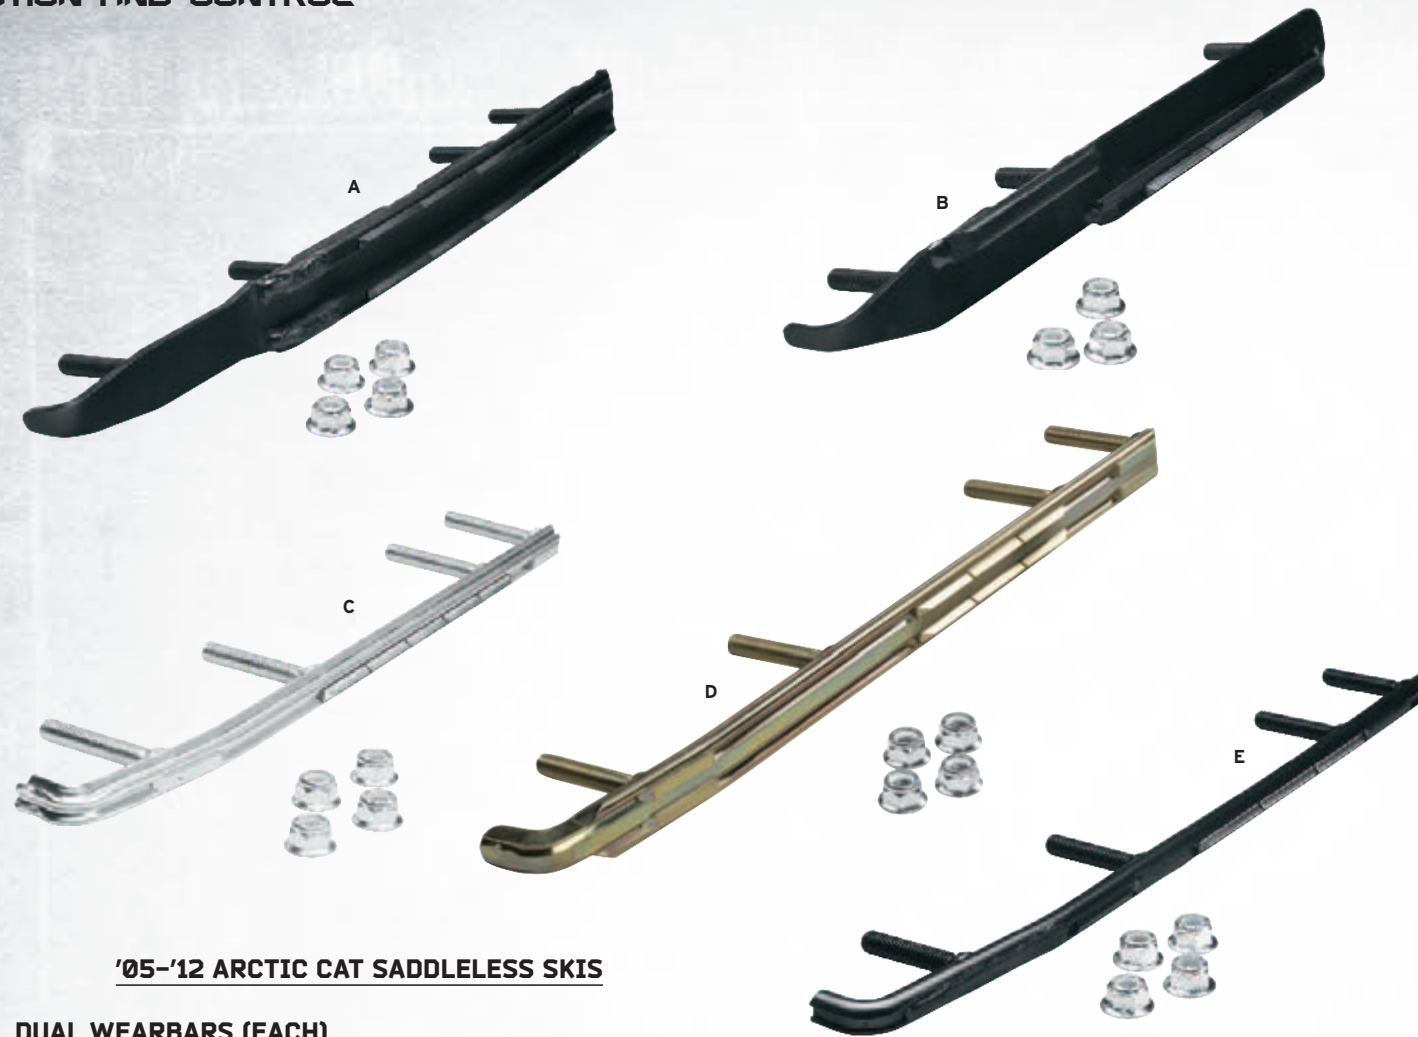

'05-'12 ARCTIC CAT SADDLELESS SKIS

DUAL WEARBAR (EACH)

DOOLY TWIN CARBIDE WEARBAR	PART #	PRICE
HARDWELD WEARBAR	5639-879	$29.95
4-IN. CARBIDE WITH HARDWELD	3639-343	$51.95
6-IN. CARBIDE WITH HARDWELD	3639-344	$63.95
8-IN. CARBIDE WITH HARDWELD	3639-345	$84.95

STAGGERED WEARBAR

4-IN. CARBIDE (RH)	1703-478	$45.95
4-IN. CARBIDE (LH)	1703-479	$45.95

DEUCE TWIN CARBIDE WEARBAR

4.5-IN. CARBIDE WITH HARDWELD	5639-251	$54.95
6-IN. CARBIDE WITH HARDWELD	5639-252	$64.95
9-IN. CARBIDE WITH HARDWELD	5639-253	$86.95

SHAPER WEARBAR (PAIR)

4.5-IN. CARBIDE	4639-949	$74.95
6-IN. CARBIDE	4639-950	$84.95
9-IN. CARBIDE	4639-951	$99.95

STANDARD WEARBAR (PAIR)

HARDWELD WEARBAR		
7/16-IN.-DIAMETER ROUND HOST BAR	3639-309	$25.95
1/2-IN.-DIAMETER ROUND HOST BAR		
4-IN. CARBIDE WITH HARDWELD	3639-310	$57.95
6-IN. CARBIDE WITH HARDWELD	3639-311	$71.95
8-IN. CARBIDE WITH HARDWELD	3639-312	$89.95

Note: The accessory wearbars listed above use a 4-bolt stud pattern. When using accessory wearbars on '05 and newer models with Saddleless Skis and a 3-bolt stud pattern, it will be necessary to drill another mounting hole in the ski.

WEARBAR

A. DOOLY™

- -Great, all-trail performance
- -Reduces darting
- -Features two carbide runners
- -Sold individually

B. STAGGERED

- -Gives precise control in any condition
- -Reduces darting and plugging
- -Features a single carbide runner
- -Sold individually

C. SHAPER™

- -Offers more precise turning than conventional wearbars
- -20% lighter than round wearbars
- -Sold in pairs

D. DEUCE™

- -The best-performing dual runner available
- -Reduces darting and eliminates dual-runner-type drag
- -Durable one-piece design
- -Features two carbide runners
- -Sold individually

E. STANDARD

- -Ideal on ice and hardpack, but works well anywhere
- -May provide a noted speed increase compared to a dual or Shaper wearbar
- -Sold in pairs

2009-2012 MODELS

SINGLE-PLY TRACKS

- '12 XF 800, XF 1100 (INCL. TURBO)
- '10-'12 BC 570
- '11-'12 BC 570 XT, Z1 XT
- '09-'11 CF, CF SNO PRO
- '09 F SERIES SNO PRO
- '09 Z1 TURBO LXR, SNO PRO
- '10 SNO PRO 500

2-PLY TRACKS

- '12 F 800, F 1100 (INCL. TURBO)
- '09-'10 BC 570 XT, BC Z1 XT
- '09-'11 CFR
- '09-'11 F SERIES (STD), LXR
- '10-'11 F SERIES SNO PRO
- '09-'12 T570, TZ1 TOURING (INCL. TURBO)
- '09-'11 Z1 (STD), LXR
- '10-'11 Z1 TURBO LXR, SNO PRO, EXT
- '11-'12 SNO PRO 500