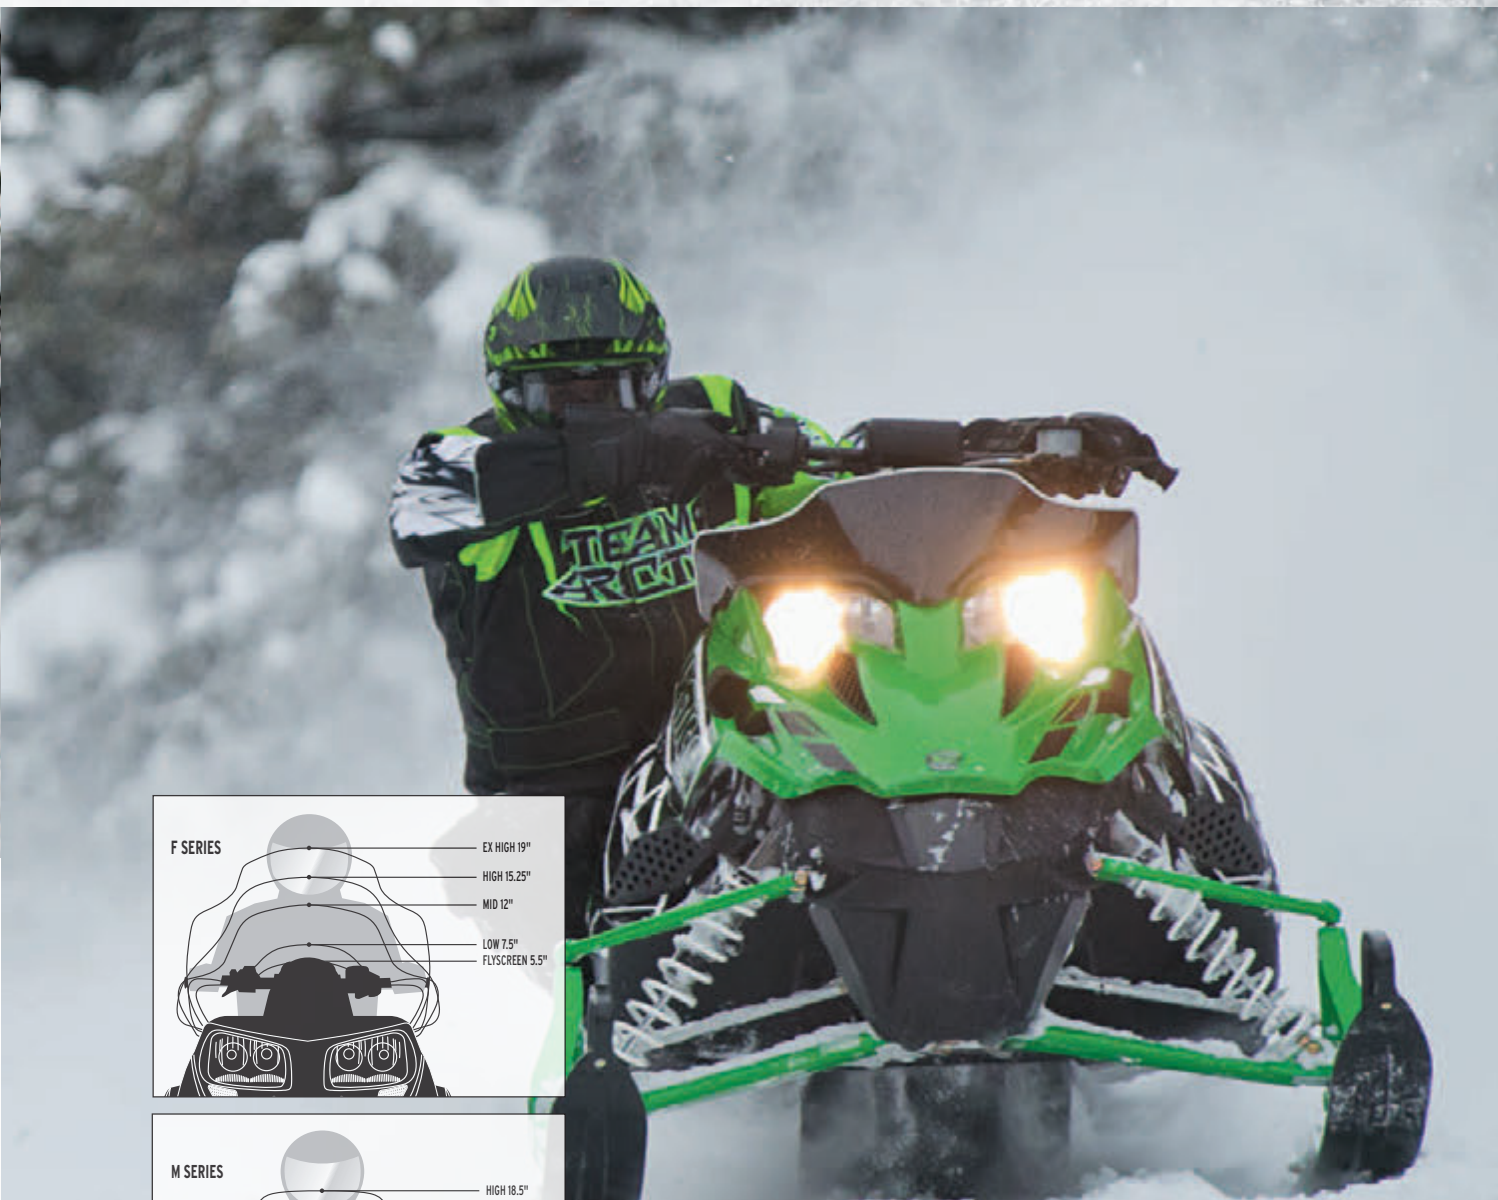

Style and performance that'll blow the wind away.

HEATED SEAT

-Adds warmth and comfort
-Includes heating element, dash switch and wiring
-5639-828 & 5639-829 include a black seat cover

- 5639-828: '12 F 1100, F 1100 TURBO, XF 1100, XF 1100 TURBO $269.95
- 5639-829: '12 M 1100, M 1100 TURBO $269.95
- 4639-971: '09-'12 BC Z1 XT (DRIVER & PASSENGER) $379.95
- 5639-638: '11-'12 BC Z1 XT LTD (PASSENGER ONLY) $209.95

DC POWER KIT

-Increase DC power output for electrical accessories

- 5639-858: '12 F 800, M 800, XF 800
- 5639-258: '09-'11 CF, CFR, M SERIES 800, 1000 $199.95