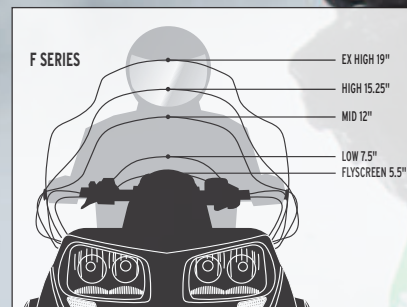

\$129.95

NOTE: MEASUREMENTS ARE TAKEN VERTICALLY FROM DASH PANEL TO TOP OF WINDSCREEN

FLYSCREENS

5639-790

5639-792

5639-795

WINDSCREENS

5639-796