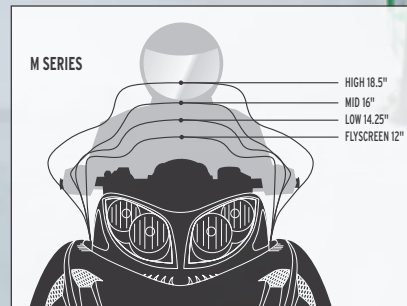

\$129.95

NOTE: MEASUREMENTS ARE TAKEN VERTICALLY FROM DASH PANEL TO TOP OF WINDSCREEN

FLYSCREENS

5639-790

5639-792

5639-795

WINDSCREENS

5639-796