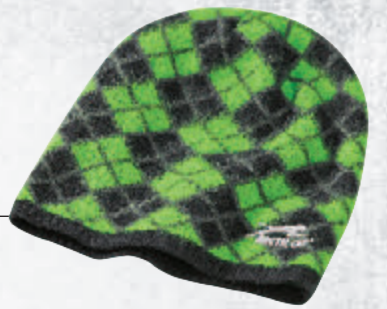

5223-017: \$17.95

TEAM ARCTIC LIME WITH BRIM

-Fleece-lined

5223-013: \$19.95

TEAM ARCTIC STRIPE WITH TASSELS

-Fleece-lined
ORANGE: 5223-012
LIME: 5223-011
\$18.95

ARCTIC CAT STRIPE

LIME: 5223-008
ORANGE: 5223-009
GRAY: 5223-010
\$13.95