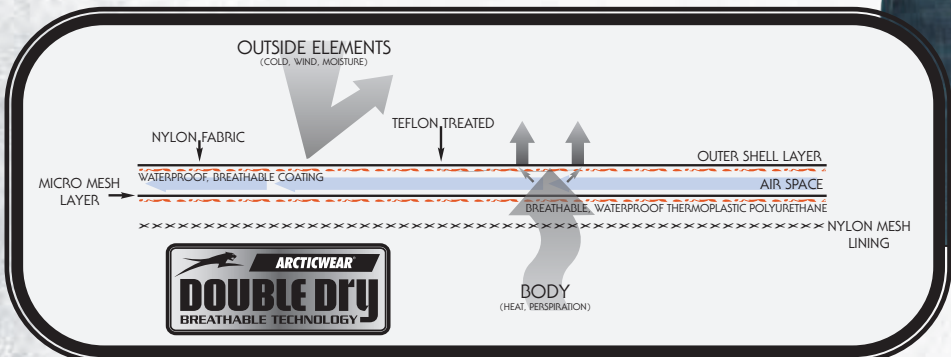

*Add corresponding size number at end of 6-digit Part #.

SIZE	SIZE P/N	S	M	MT	L	LT	XL	XLT	2XL	2XLT	3XL
		1	2	3	4	5	6	7	8	0	9