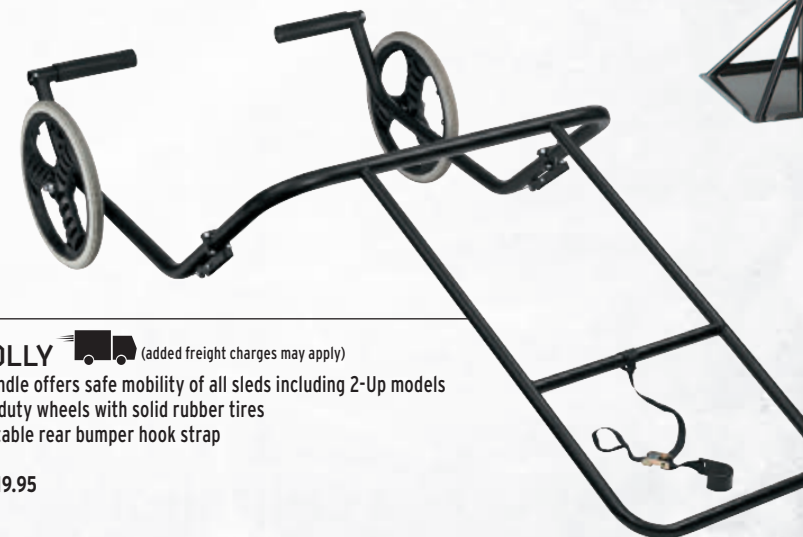

SHOP DOLLY (added freight charges may apply)
-Extra-long handle offers safe mobility of all sleds including 2-Up models
-Large, heavy-duty wheels with solid rubber tires
-Secure, adjustable rear bumper hook strap
5639-373: $419.95