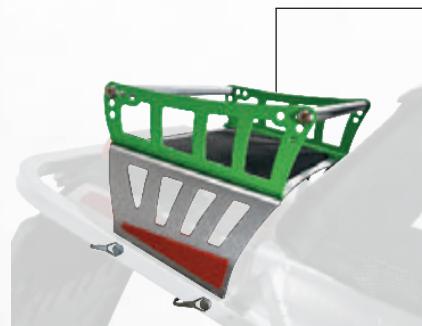

5639-155

CROSSFIRE™ RACK

-Detachable, powder-coated aluminum rack
-Quick-release mount
-Requires Hitch Kit (page 95)

'09-'11 CF, CFR
5639-155: GREEN
5639-156: ORANGE
5639-157: UNPAINTED

$109.95