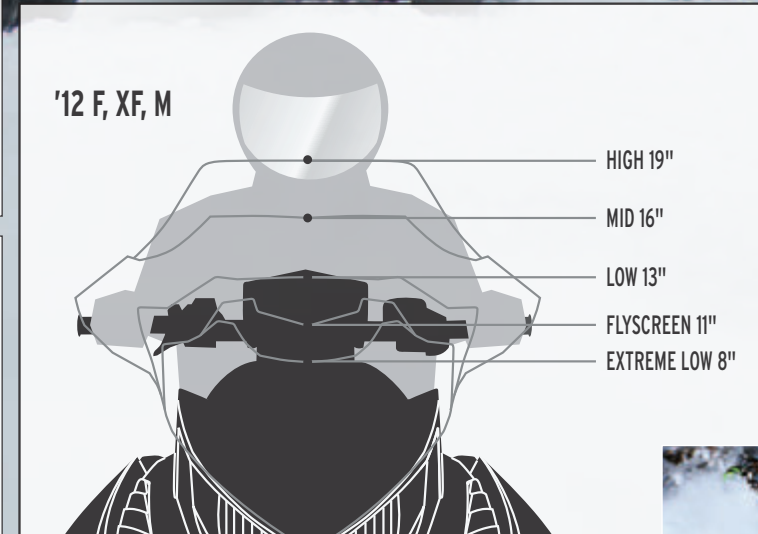

\$129.95

NOTE: MEASUREMENTS ARE TAKEN VERTICALLY FROM DASH PANEL TO TOP OF WINDSCREEN

FLYSCREENS

5639-790

5639-792

5639-795

WINDSCREENS

5639-796