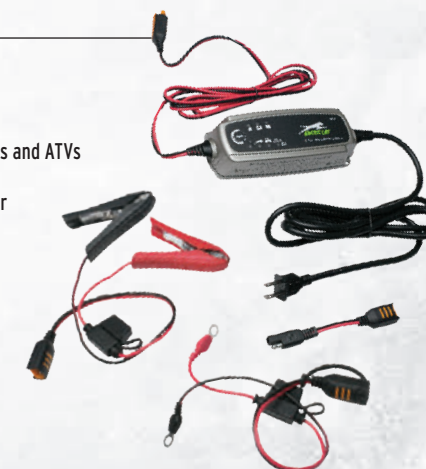

CTEK BATTERY CHARGER

-A great all-round charger that every household should have
-Features three modes:
-Low-current mode for smaller 12V batteries used in snowmobiles and ATVs
-Higher-current mode for automotive or marine applications
-Winter mode aimed at charging and maintenance in cold weather
-Takes its own readings and begins to charge
-Once finished charging, it will switch to a maintenance phase
-Features a patented method for reconditioning sulfated batteries
-Spark free, making connection safer and easier
-12V, 3.3A

5639-419: $69.95