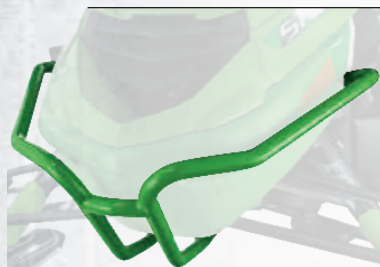

5639-826

'12 F5, F570; '07-'11 F SERIES;
'08-'12 T570, TZ1 TOURING;
'09-'12 BC 570; '09-'11 Z1,
Z1 TURBO
5639-825: BLACK
5639-826: GREEN
5639-827: ORANGE

$109.95