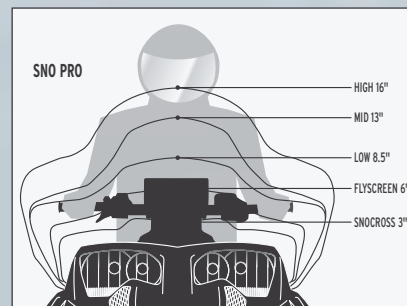

\$129.95

NOTE: MEASUREMENTS ARE TAKEN VERTICALLY FROM DASH PANEL TO TOP OF WINDSCREEN

FLYSCREENS

5639-790

5639-792

5639-795

WINDSCREENS

5639-796