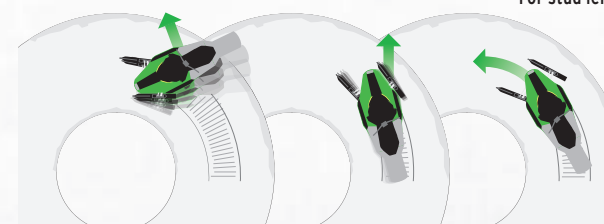

1. BACK END LOOSE. TOO MUCH CARBIDE, NOT ENOUGH STEERING CONTROL.
2. FRONT END PUSHES. WEAK STEERING FROM WORN WEARBARS, TURNING CARBIDES TOO SHORT OR OVERSTUDDING ON TRACK.
3. STEERING CONTROL AND STUD QUANTITY ARE IN BALANCE FOR PROPER SETUP.

TUNE YOUR SLED'S HANDLING TO YOUR RIDING STYLE

Determining the proper traction and control is simple. What's your riding style: are you a conservative trail rider or a performance trail rider? Look at the chart below. Find the line with the horsepower of your sled. Look under your riding category. Here you will discover the number of studs and the length of the carbide wearbar you should use. This is a baseline guide for stud and wearbar selection. See your dealer for specific model applications.

SLED	STUD QUANTITY/ INCHES OF TURNING CARBIDE		PERFORMANCE
	TRAIL		
50-75 HP	48/4 in.		48/6 in.
75-125 HP	102/6 in.		153/8 in.
125-150 HP	153/8 in.		153/10 in.
150-170 HP	153/8 in.		153/10 in.

FOR STUD PLACEMENT, USE ONLY ARCTIC CAT-APPROVED STUD TEMPLATES SHOWN ON PAGE 129.

Arctic Cat traction products are available in package quantities of 102 and 153. These quantities will give you the best combinations for both 121-in. and 128-in. tracks.

TRACK LUG HEIGHT	Recommended Stud Length (in.) WOODY'S STUD LENGTH		STUD BOY STUD LENGTH
	1.075	1.325	
1.000	1.075	1.080	
1.250	1.325	1.375	
1.352	1.325	1.375	
1.375	1.450	1.500	

For stud lengths 1.325 in. and longer, we recommend the use of a Big Nut (page 127) or Power Tower Support Nut (page 129).