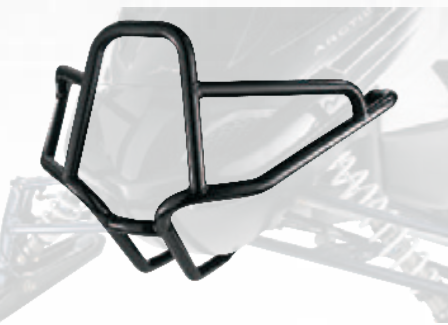

TOURING BUMPER

-Durable steel construction with a tough, powder-coat finish

5639-312: '12 F5, F570; '07-'11 F SERIES; '08-'12 T570, TZ1 TOURING;
'09-'12 BC 570; '09-'11 Z1 (NON-TURBO) $139.95