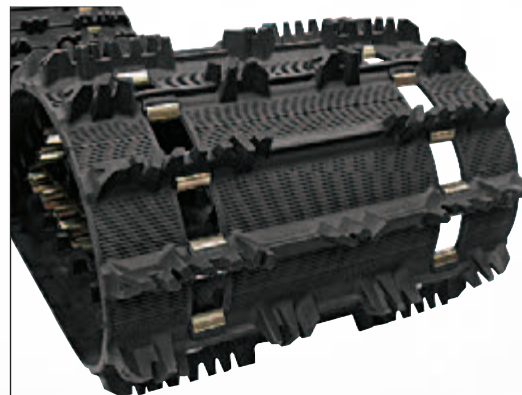

RIPSAW

- -Versatile and aggressive with angled profiles for a wide variety of conditions
- -Outstanding forward and lateral bite for superior handling/acceleration