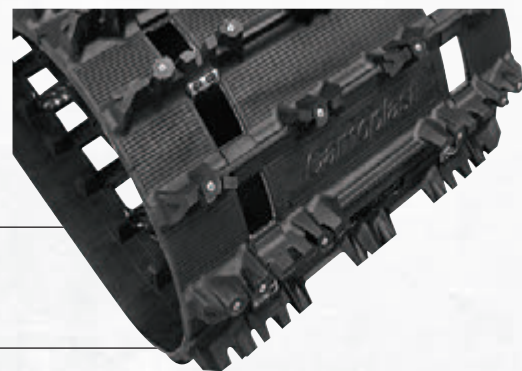

ICE RIPPER™

- -Ultimate crossover performance from factory pre-studded RipSaw trail track