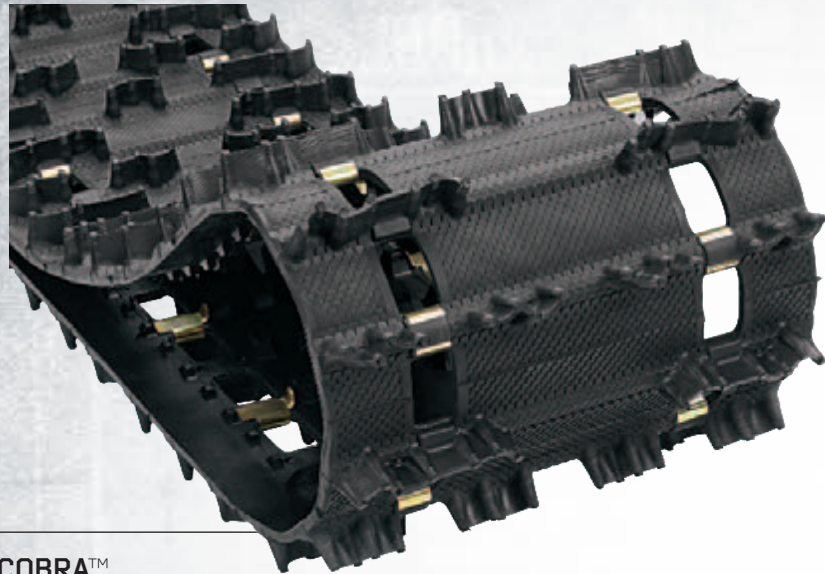

COBRA™

- Scales for excellent traction and grip, while providing ample float in loose snow
- Offers improved powder performance from a unique lug shape and pattern
- Free-wheeling track from single-ply technology requires much less horsepower