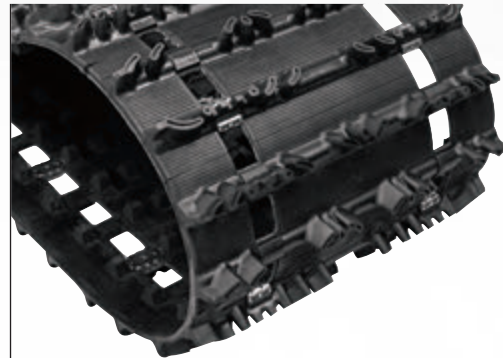

COBRA™

- Scales for excellent traction and grip, while providing ample float in loose snow
- Offers improved powder performance from a unique lug shape and pattern
- Free-wheeling track from single-ply technology requires much less horsepower